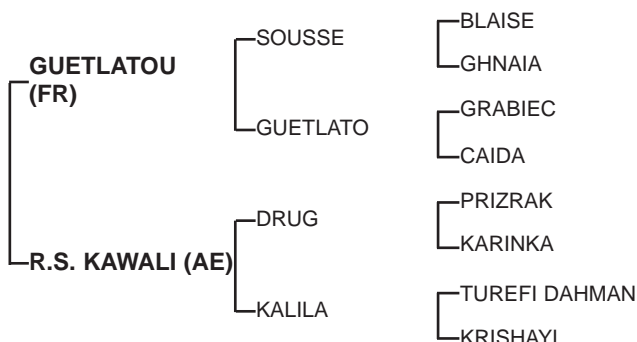

BINT KAWALI (AE)
 Bay, Mare
 12/03/2009

| | | |
|-----------------------|-------------------|----------------------|
| 40km Qualifier | 01/11/2019 | |
| 80km Qualifier | 23/01/2019 | |
| 80km Qualifier | 14/12/2018 | |
| 40km Qualifier | 23/11/2018 | 58th Position |
| 40km Qualifier | 28/12/2017 | |

Sire: **GUETLATOU** (c, by Sousse) **2 wins** at 4 in Belgium, 3places at 3-4yr old **winner** of Arabian Sprint du Bois- Brule at Mons. Hekwerken Sprint at Sterrebeck. 2nd Let's Go Arabian at Ostende. **Half Brother** to **GUYBERT DE CARRERE**. His sire **SOUSSE** (c, by Blaise) **1 win** & once 4th place from 2 starts, Incl: **1st Prix De La Cepiere**, Sire of **winners** incl: **SCHARLY** - **2 wins** & 1 place, **SOUSOFF** - **2 wins** & 14 places.

1st Dam: **RS KAWALI** (f, by **DRUG** (c, by Prizrak) a **great racehorse, 35(13-9-3)** incl, Russian Derby, the Elite and placed 2nd in great summer Prize, SM Budenny, the Elite Also raced in France and UK, **winner** of couple d'Europe du Cheval Arabe. Sire of **winners**).