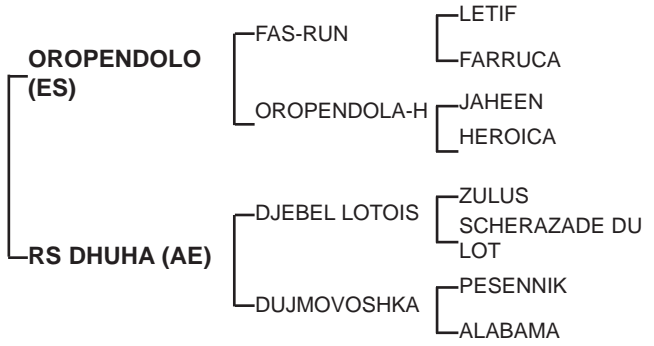

SHIMAT TUWAI SAH
(AE) Chestnut, Mare
12/02/2016

Sire: **OROPENDOLO** (c, by Fas Run)

1st Dam: **RS DHUHA** (f, by **DJEBEL LOTOIS** (c, by Zulus) **12 wins** & 25 places in France & UAE. **Half Brother** to **PASSEM LOTOISE** (c, by Dormane) **4 wins** & 9 places, **SAMIR LOTOISE** (c, by Djenoun) **8 wins** & 11 places. **DJEBEL LOTOIS** sire of **many winners** incl: **KASEH, SAATEE, ANA BET BA'HACK, CHAMPS EL ASAYL, MA'AREED** etc.)

2nd Dam: **DUJMOVOSHKA** (f, by Pesennik)