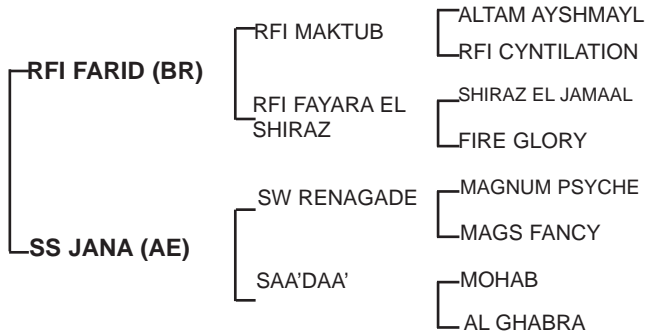

SS SHURUQ (AE)

Grey, Mare,
20/03/2016

Sire: **RFI FARID** (c, by RFI Maktub)

2012 Sharjah International **Silver Champion** Stallion

2011 Elran Cup **Champion** Stallion

2011 Austrian International **Silver Champion** Stallion

2010 **Bronze World Champion** Colt

2009 Italian **National Champion** Colt

1st Dam: **SS JANA** (f, by SW Renegade)