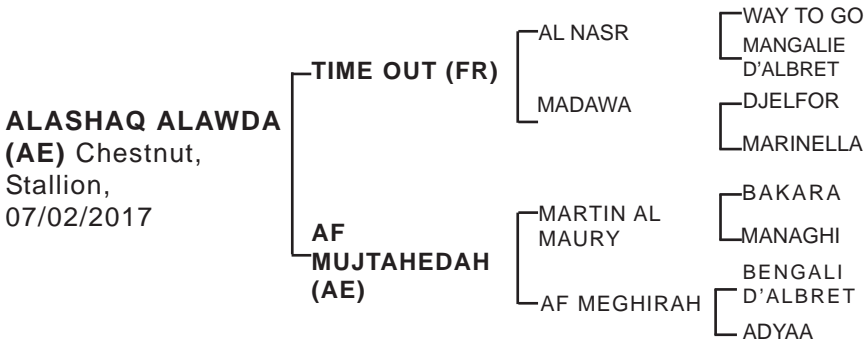

Property of :

Sire: **TIME OUT** (c, by Al Nasr) **7 wins** & 12 places, **1st** Al Rowdah Handicap, **1st** National Day Cup Prep, **1st** H H The President Cup Prep, 3rd Liwa Oasis (**Gr.1**) 4th Emirates Championship (**Gr.1**), 5th Emirates Championship (**Gr.1**). **Full Brother** to **ABU ALEMARAT** - **5 wins**, Sire of many winners, **HAB NESSNAS** - **2 wins** & 13 places. **Half Brother** **AGRAB AL NAS** (c, by Way to Go) **8 wins** & 18 places, **AL MISK** (f, by Vadeer) **1 win** & 6 places. **MARJAN AL ASAYL** (c, by Burning Sand) **3 wins** & 5 places, **MAHARANI** (f, by Darike) **2 wins**.

2nd Dam: **AF MEGHIRAH** (f, by Bengali D'Albret) unraced, Her Sire **BENGALI D'ALBRET** (c, by Cheri Bibi), **16 wins** & 8 places **winning** incl: **1st** Prix Djerba Oua, **1st** Prix de la Barre, **1st** Prix du Grand Garage de Gascogne, **1st** Coupe d' Europe du Cheval Arabe(2), **1st** Dubai St.(2), **1st** The Al Ain International(2), **1st** Qatar Mesaoud St., **1st** Global Business Base Stakes, **1st** Harwood Stud Miss Lay Lyon St. 2nd Sheikh Maktoum Bin Rashid Al Maktoum Challenge Round I, 2nd National Day Cup, 3rd HH The President Cup. In 2002 **Bengali D'Albret** was leading sire in GB by number of **wins** in front of **Dormane & Djelfor** (progency racing with ARO). Sire of many winners incl: **A FOREIGN AFFAIR**, **AHDAAB**, **AJAYIB**, **AL DHEIBA**, **ARC KOSSACK**, **BARQ**, **BENNACHIE**, **BENEDIKT**, **BENGALIYA**, **BENGALANT**, **BANIKA**, **CS AL WAHED**, **CS COMET**, **ELKARIM**, **HIGHALNDER**, **JALJALAH**, **TORNADO** & **HATTEEN**.