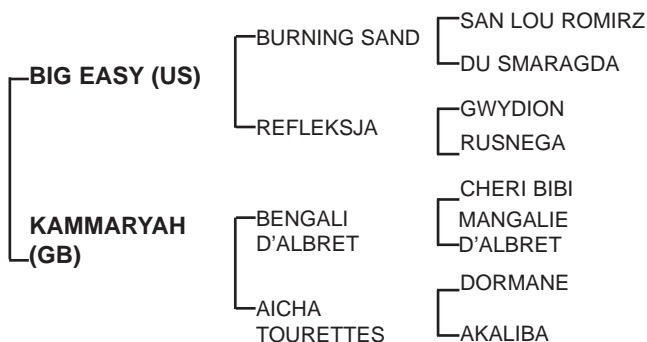

Property of :

A.B ALANOUD (AE)Bay, Mare,
05/02/2013

Sire: **BIG EASY** (c, by Burning Sand) **23 wins & 15 places** (incl: **6 Gr. wins & 9 Gr. places**) from 36 starts in USA & UAE - \$ **445,232. winning** incl: **1st** National Day Cup Sponsored by ADNEC (**Gr.1**), **1st** Liwa Oasis sponsored by Al Reef Stables (**Gr.1**), **1st** Al Ruwais (**Gr.3**)(**X2**), **1st** Bani Yas Shadwell Farm Stakes (**Gr.2**), 2nd Al Rostamani Group Bani Yas (**Gr.2**), 2nd Ruwais (**Gr.3**), 2nd Al Jabr Bani Yas sponsored by Shadwell Farm (**Gr.2**), 2nd ALEC Courtelis Juvenile Stakes (**Gr.3**). Sire of many winners incl: **BURNING FIRESTAR** (out of Sand & Sable) **6 wins & 12 places**.

1st Dam: **KAMMARYAH** (f, by Bengali d'Albret) **1 win & once 2nd place** from 2 starts. Her sire **BENGALI D'ALBRET- 16 wins & 8 places winning** including: **1st** Prix Djerba Oua, **1st** Prix de la Barre, **1st** Prix du Grand Garage de Gascogne, **1st** Coupe d' Europe du Cheval Arabe(2), **1st** Dubai St.(2), **1st** The Al Ain International (2), **1st** Qatar Mesaoud St., **1st** Global Business Base Stakes, **1st** Harwood Stud Miss Lay Lyon St. 2nd Sheikh Maktoum Bin Rashid Al Maktoum Challenge Round I, 2nd National Day Cup, 3rd HH The President Cup. In 2002 **Bengali D'Albret** was leading sire in GB by number of **wins** in front of **Dormane & Djelfor** (progency racing with ARO). Sire of many **winners** incl: **A FOREIGN AFFAIR, AHDAAB, AJAYIB, AL DHEIBA, ARC KOSSACK, BARQ, BENNACHIE, BENEDIKT, BENGALIYA, BENGALANT, BANIKA, CS AL WAHED, CS COMET, ELKARIM, HIGHALNDER, JALJALAH, TORNADO & HATTEEN.**

2nd Dam: **AICHA TOURETTES** (f, by Dormane) **3 wins & 4 places** from 10 starts. **winning** incl: **1st** Prix du Grand Garage de Gascogne (1700M - Castera Verduzan). Dam of **winners** incl:

ABUSAMRA (g, by Vadeer) **2 wins & 4 places** in UK & UAE