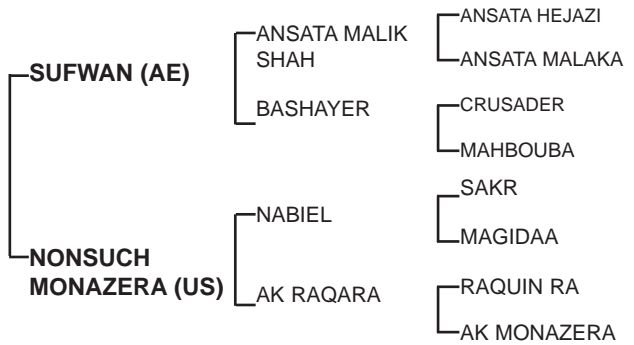

Property of :

**ES AMOORI (AE)**  
Bay, Stallion,  
28/01/2015

**ES AMOORI - Straight Egyptian**

**Sire: SUFWAN** (c, by **ANSATA MALIK SHAH** (c, by Ansata Hejazi)  
**2000 - Egyptian Event - Top Ten Futurity Colt**  
**2002 - Champion 3 Yrs old Top Ten Colt**  
**2002 - Reserve Grand Champion Arkansa**

He is double **Ansata Halim Shah** & out of a mare who trace to **Halima** in tail female).

1st Dam:: **NONSUCH MONAZERA** (f, by Nabel)

**SHOW HORSE**  
**EAHS Passport Under Process**