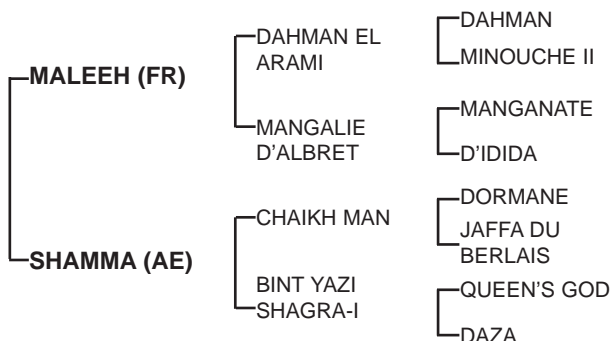

Property of :

ES TILAL (AE)Bay, Stallion,
01/01/2014

Sire: **MALEEH** (c, by Dahman El Arami) **3 wins** & 4 places, **winner** incl: **1st** President des UAE Derby - Newmarket, **1st** Coupe du Sud-Ouest - Bordeaux, **1st** Prix du Val d'Adour - Tarbes, 2nd Coupe d'Al Asayl Management - Craon & 3rd Derby des Pur-Sang Arabes - Chantilly. **Half Brother** to **BENGALI D'ALBRET** - **16 wins** & 7 places - **Sire**, **SIRE D'ALBRET** - **4 wins** & 3 places - **Sire**, **AL NASR** - **3 wins** & 5 places - **Sire**.

1st Dam: **SHAMMA** (f, by Chaikh Man) unplace from 1 start, her sire **CHAIKH MAN** (c, by **Dormane**) **6 wins** & 6 places from 12 starts in France & UAE. **winning** incl: **1st** Race 6 (2400 - Abu Dhabi), **1st** Race 5 (2400 - Abu Dhabi) & **1st** Criterium des Poulains Arabes (2000 - Terbes). sire of **winners** incl: **HOUBOUB**, **MASH HOOR**, **MOUTAWAJ**, **BILLMUNAZZE** & among others.