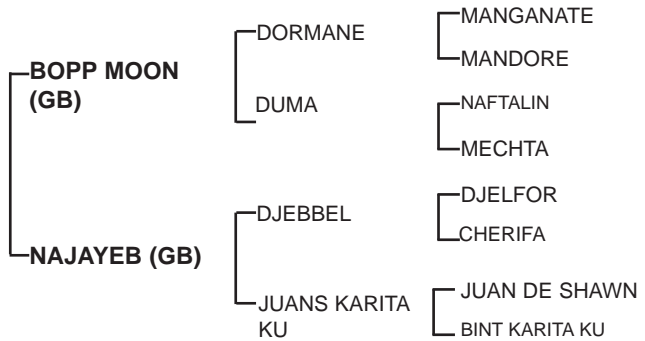

Property of :

THAWEELA (AE)
Chestnut, Mare
17/04/2013

Sire: **BOPP MOON** (c, by Dormane) **4 Gr. wins** & 13 (incl **12 Gr**) places in France, UK & UAE. **winning** incl: **1st Dubai Kahayla Classic (Gr.1)**. **Full Brother** to **JUVEN MOON** - **2 wins** & 10 places, **EASTER MOON** - **1 win** & 7 places. **Half Brother** to **MARGAUX'S MOON** (f, by Barour de Cardonne) **1 win** from 2 starts, **TWO MOON** (c, by Manganate) **2 wins** & 2 places, **DAM DOOMA** (f, by Manganate) **1 win** & 5 places.

1st Dam: **NAJAYEB** (f, by Djebbel) **2 wins** & 4 places. **Half Sister** to **CHARH & IKTIDAR**. Her sire **DJEBBEL** (c, by Djelfor) **11 wins** & 8 places. Sire of many **winners** incl: **AL MOUTTAKEL, IZZ, KHATTAF, HAJAJ, DIRGAM, SANTHAL, SADJELLA** & among others.

2nd Dam: **JUANS KARITA KU** (f, by Juan de Shawn) **14 wins** & 16 place (incl: **5 Gr. wins** & **3 Gr.** places) in USA. Dam of **winners** incl:

CHARH (c, by Chndaka) **7 wins** & 16 places

IKTIDAR (f, by Djelfor) **1 win** & 5 places. Dam of **winners** incl:

TIKI ARBI (f, by Esmet Arbi) **3 wins** & 5 places

SHAWNTILLY LACE (f, by Juan de Shawn) **1 win** & 5 places

LW MAJESTIC (g, by Ruminaja Majed) **3 wins** & 8 places

KREMLIN KU (c, by Ski Chief) **14 wins** & 52 places