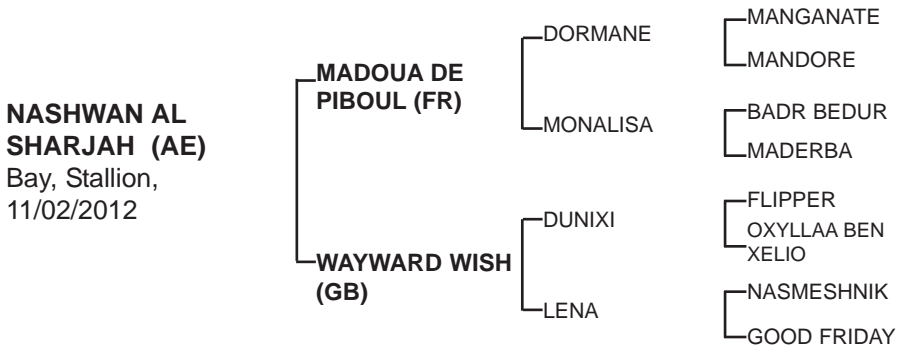

Property of :

Sire: **MADOUA DE PIBOUL** (c, by Dormane), **7 wins** & 12 places incl: **The Emirates Arabian Stakes** at Newbury. 2000m, **The Emirates International Arabian Stakes** at Leicester. 1600m, **The Emirates Arabian International GP3** at Newbury. 2000m, Tattersalls Open Conditions S Conditions at Taunton. 1600m, **Emirates International Arabian Stakes** at Leicester. 1600m, The September Conditions Stakes at Larkhill. 1600m and places Incl: 2nd in The Emirates International Arabian International at Newbury. 2000m

1st Dam: **WAYWARD WISH** (f, by **DUNIXI** (c, by Flipper) 5 places from 7 starts in France, sire of many winners incl: **WALID AL DUNIXI**, **NUITS ST GEORGES**, **NOUILLAUGRATIN**, **VERT GALANTE**, **AL BANY**, **GANIXI DE GAN**, **AMERICA** & among others)

2nd Dam: **LENA** (f, by Nasmeshnik) Dam of:

**WAYWOOD JUNIOR** (c, by Bengali D'Albret) British National Western High Poin Champion 2005, 3rd Open Reining ar Arabian Nationals 2009.

**WAYWOOD GHOST** (f, by Nizam) **3 wins** & 2 places in UK. Dam of:

**CS WRAITH** (f, by Djebbel) **1 win** & 7 places