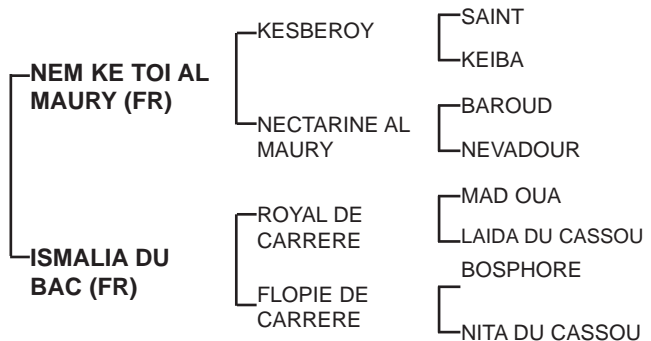

Property of :

RAMMAH (AE)
Chestnut, Stallion,
01/04/2010

Sire: **NEM KE TOI AL MAURY** (c, by Kesberoy) once raced in UAE. **Full brother NACREE AL MAURY - 2 wins & 4 places** from 9 strats. **NO RISK AL MAURY - 15 wins & 7 places** from 23 strats. **NEVADOUR AL MAURY - 1 win & 6 places**, **NOUBA AL MAURY - 3 win** from 4 strats.

1st Dam: **ISMALIA DU BAC** (f, by Royal de Carrere) **1 win & 1 place** in France & UAE. Her sire: **ROYAL DE CARRERE** (c, by Mad Oua), **2 wins & 7 places** in France.

2nd Dam: **FLOPIE DE CARRERE** (1990 - Bosphore), Unraced, Dam of: **HAFID DU BAC** (c, by Djourman) **5 wins & 8 places**

3rd Dam: **NITA DU CASSOU** (f. by Seraskier) unraced. **Half Sister to VANESSA DE CARRERE & DJINA DE CARRERE**. Dam of: **ELMA DE CARRERE**(f. by Royal de Carrere) **winner & placed**, Dam of : **NARJES DE CARRERE** (f, by Dormane), **1 win** in Oman
Barraka de Carrere (f, by Bosphore), Unraced Dam of:
Issora de Carrere (f, by Royal de Carrere) 4 placed in UAE,