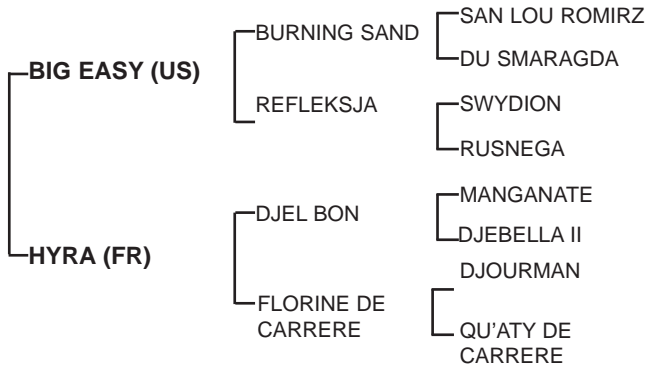

Property of :

**E.S MASROUR (AE)**Bay, Gelding,  
03/05/2013

Sire: **BIG EASY** (c, by Burning Sand) **23 wins** & 15 places (incl: **6 Gr. wins** & **9 Gr. places**) from 36 starts in USA & UAE - \$ **445,232. winning** incl: **1st** National Day Cup Sponsored by ADNEC (**Gr.1**), **1st** Liwa Oasis sponsored by Al Reef Stables (**Gr.1**), **1st** Al Ruwais (**Gr.3**)(X2), **1st** Bani Yas Shadwell Farm Stakes (**Gr.2**), 2nd Al Rostamani Group Bani Yas (**Gr.2**), 2nd Ruwais (**Gr.3**), 2nd Al Jabr Bani Yas sponsored by Shadwell Farm (**Gr.2**), 2nd ALEC Courtelis Juvenile Stakes (**Gr.3**). Sire of **BURNING FIRESTAR** (out of Sand & Sable) **6 wins** & 12 places.

1st Dam: **HYRA** (f, by Djel Bon) **1 win** from 5 starts. Her sire **DJEL BON** (c, by Manganate) 8 races - **3 wins** & 5 places at 3-4, Sire of many **winners** incl: **EAU ROYAL, RAHEEB, MON EMMA, PRINCE D'EAU, IRCALAN D.A.BEL, UAE NON STOP, NAJUM, EL MALAK EL WAHEED.**

2nd Dam: **FLORINE DE CARRERE** (f, by Djourman) once 2nd from 1 start, 2nd Prix Frederic Bouas (1800mtr), Dam of **winners** incl:

**HYRA** (f, by Djel Bon) **1 win**

**EL WALED** (g, by Dormane) **1 win** & 9 places

**Canelle de Carrere** (f, by Djamel) 3 places. Dam of **winners** incl:

**AREM** (c, by Mahabb) **1 win** & 4 places

**DAHES** (g, by Dahman El Arami) **2 wins** & 15 places

**MURAWIH** (c, by Sir D'Albret) **2 wins** & 4 places