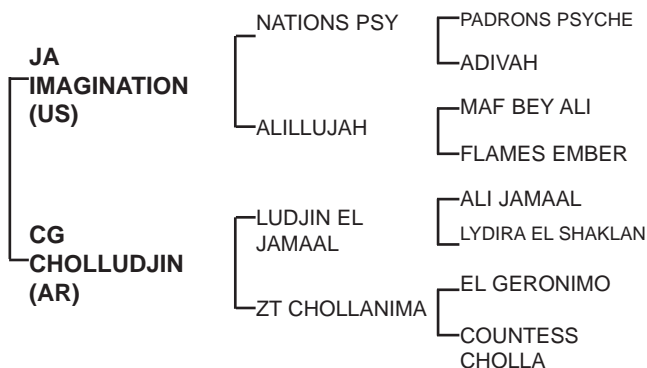

Property of : NATIONAL STABLES AL AIN

SAABAH (AE)

Grey, Mare.

27/04/2013

Sire: JA IMAGINATION (c, by Nations PSY).

1st Dam: CG CHOLLUDJIN (f, by Ludjin El Jamaal)

SHOW HORSE