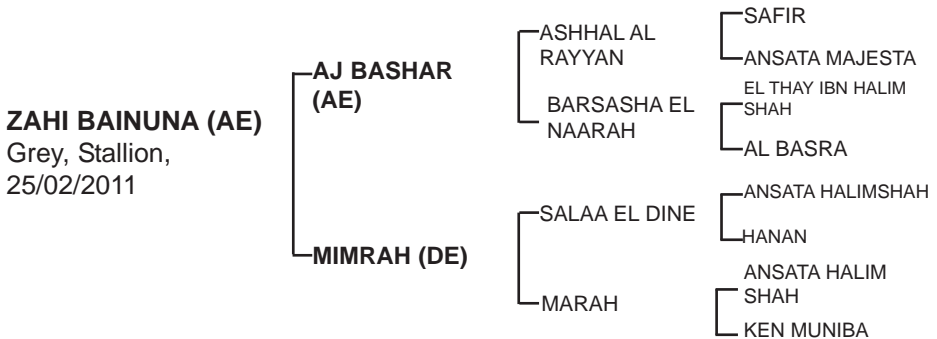

Property of :

Sire: AJ BASHAR (c, by Ashhal Al Rayyan) out of the **Multichampion mare BARASHA EL NAARAH**. His sire **ASHHAL AL RAYYAN - 1999 National Champion Colt & 1999 International Junior Champion Colt, Best Qatari bred Horse** (with a total of 93.3 percent with six 20s for type, Head, Neck & Movement) **2000 Qatar International Reserve Junior Champion Colt**. In 2004 he was **International Champion Stallion of Qatar**)

1st Dam: **MIMRAH** (f, by **SALAA EL DINE** - Bred in Germany by Dr. Hans Nagel, **Salaa El Dine** was a popular stallion, who although never shown... was put through a mandatory licensing system when just a youngster, and listed as "Premium" in the German rating system. He never left his birthplace, yet he sired champions around the globe, and became the cornerstone of numerous breeding programs. He was eventually awarded the German Arabian Horse Society's "**Elite**" title before his death in 2006. Sire of Top Horses like **SAFIR, CRUSADER** & more)

SHOW HORSE