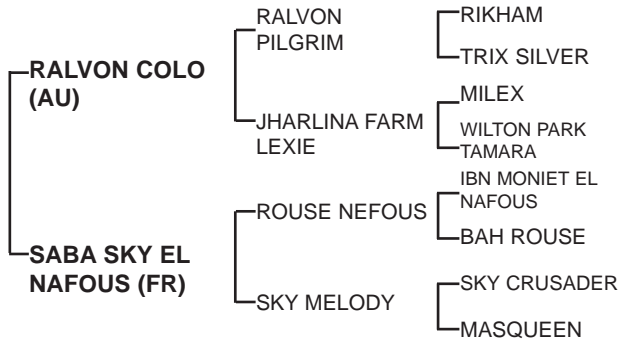

Property of :

AHLAAM ROUDHA
(AE) Grey, Mare.
03/06/2008

Sire: **RALVON COLO** (c, by **RALVON PILGRIM** - The World National Champion Stallion)

1st Dam: **SABA SKY EL NAFOUS** (f, by Rouse Nafous)

RACE / ENDURANCE