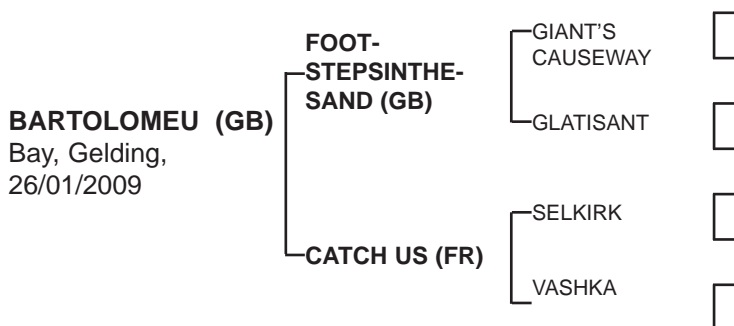

Property of : **AL ASAYL STABLES**

BARTOLOMEU - 2 wins & 5 places. **Official Rating: 75.**

Sire : **FOOTSTEPSINTHESAND** (c, by Giant's Causeway) **3 wins** from 3 starts, incl: **1st** Ultimatepoker.com 2000 Guineas Stakes (Gr.1), **1st** Kilavullau Stakes (Gr.3).

1st Dam: **CATCH US** (f, by Selkirk) **unplaced**, Dam of **winner** incl:

CHOKUREI (f, by Bertolini) **4 wins** & 7 places

COULD BE (c, by Sakhee) **1 win** & 5 places

THOROUGHBRED