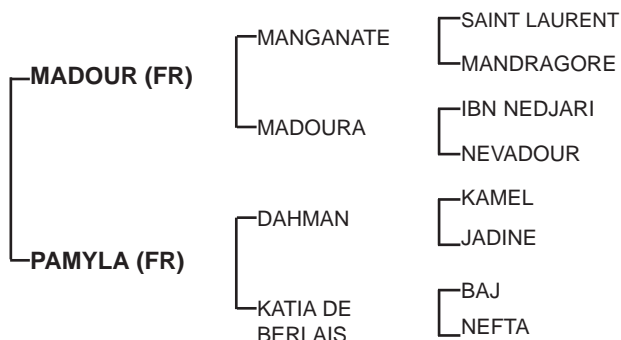

Property of : **AL DHAFRAH STABLES**

AS BAHE (AE)
Chestnut, Stallion
02/01/2006

AS BAHE- 1st Porsche Sponsored By Al Nabooda LLC Automobiles from 4 starts.

Sire:MADOUR (c, by **Manganate**) 4 wins & 7 places wining incl: **1st** Prix Frederic Bouas (1800 - Beaumont de Lomage), **1st** Zomorrodah Residential & Commercial Complex HCP (1400 - Jeb), **1st** Yas..... The Royal Name of Perfume HCP (2200 - Abu - Dhabi), **1st** alabbar HCP Glass & Aluminium (1600 - Jeb), 2nd Adnoc Distribu Tion HCP (2200 - Abu Dhabi), 2nd Al Sada Magazine HCP (1800 - Jeb)

2nd Dam: **PAMYLA** (f, by Dahman) unraced, Dam of **winners** incl:

AS BAHE (c, by Madour) **Subject Horse**

MOKRANI (c, by Djouras Tu) **winner** in UAE.

Al Deeb (c, by Bengali d'Albret) 4 places from 5 starts

AL DHEIBA (f, by Bengali d'Albret) 4 places from 4 starts, Dam of:

AF THARB (c, by Madoua de Piboul) **2 wins & 11 places**

AF JAMER EL OUYOON (f, by Amer) **1 win & 4 places**

Imtiaz (f, by Djelfor) unraced, Dam of:

Aghlahum (f, by Amer) once 3rd from 2 starts

3rd Dam: **KATIA DU BERLAIS** (f, by Baj) unraced, Dam of **winners** incl:

KASHMANE DU VOLDAY (c, by Dormane) **1 win & 8 places**

AICHA DU BERLAIS (f, by Dormane) **1 win & 6 places**