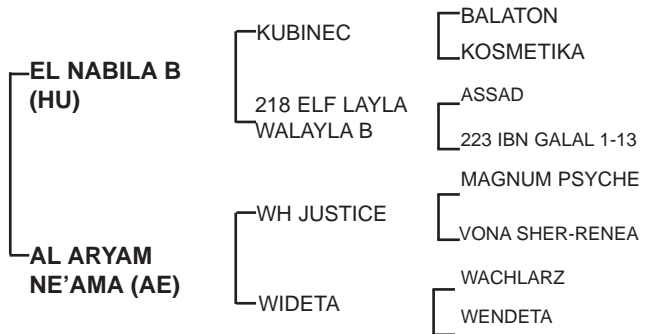

Property of :

**NAWADER AL
KHAZNA (AE)**

Grey, Mare,
03/01/2013

Sire: EL NABILA B (c, by Kubinec) is a stallion that offers old world, classic beauty to breeders of today. He is truly an international stallion with global appeal. A look at his pedigree provides insight to his genetic makeup, phenotype, and his ability to sire offspring with his trademark beauty, substance, character, carriage and quality. **El Nabila B** was sired by **Kubinec (Balaton x Kosmetika by Muscat)**, a stallion whose pedigree is considered Russian. However, a quick look shows lines that trace back to pre-war Polish horses, and also to early Egyptian lines through **Aswan to Nazeer**. **Kubinec** is highly regarded for his ability to produce offspring of great athleticism, charisma, substance, quality and beauty. **El Nabila's** Dam is the ethereal beauty, **Elf Layla Walayla B - World European and All Nations Cup Reserve Champion**.

1st Dam: **AL ARYAM NE'AMA** (f,by WH Justice)

2009 Top Five at Abu Dhabi International –B Horse Show. Abu Dhabi, UAE

2011 Class Winner & Bronze Champion at Sharjah Arabian Horse Festival.

2011 2nd at Abu Dhabi International Championship. Abu Dhabi, UAE