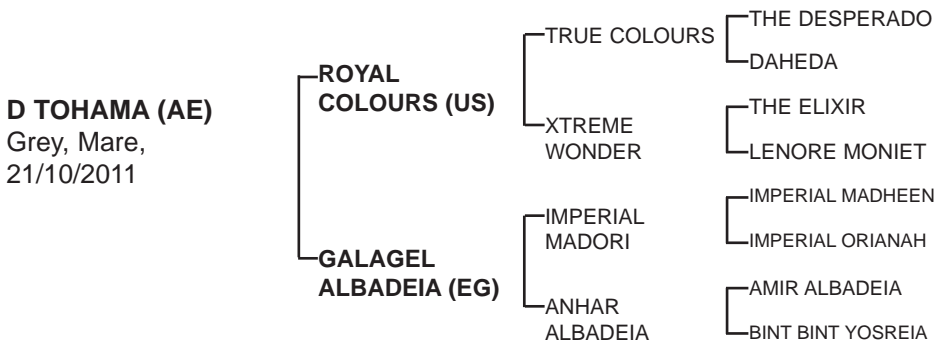

**No:**

**Property of :**

**D TOHAMA - Half Sister to HYTHAM ALBADEIA**

**Sire: ROYAL COLOURS** (c, by True Colours)

**2009 Senior Champion Stallion - Dubai International championship**

**2009 World champion stallion - World Championship**

1st Dam: **GALAGEL ALBADEIA** (f, by Imperial Madori) **full sister** of **multi champion** mare **GELGELAH ALBADEIA**. **GALAGEL ALBADEIA** Dam of:

**HAYTHAM ALBADEIA** (c, by Simeon Sharav) **Senior Champion Stallion** at The European Egyptian Event 2009, **Silver Medal winner** Orientalica 2009